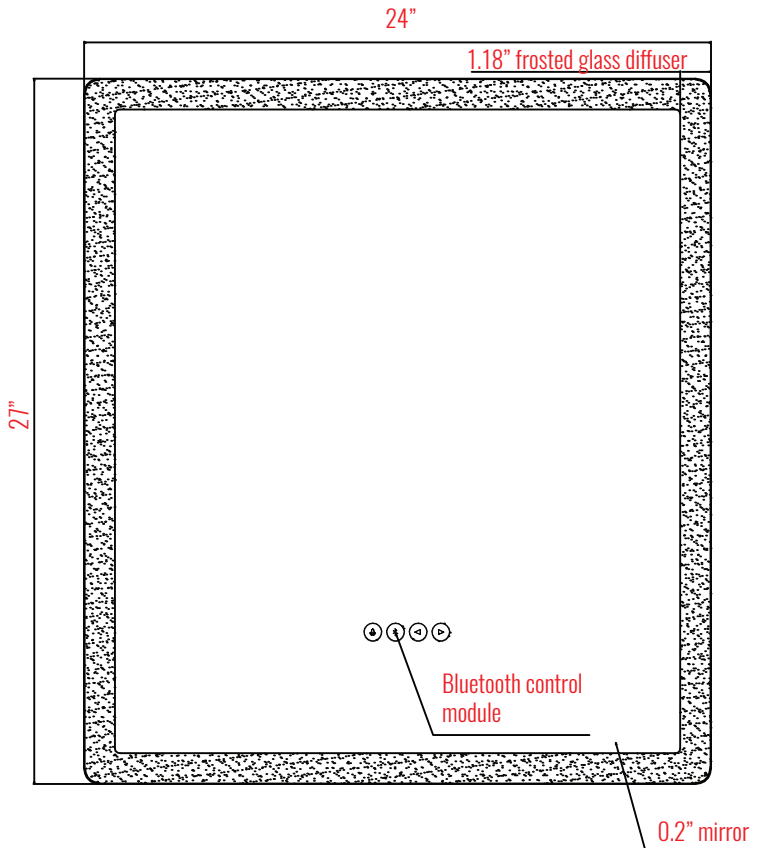

smartLED Illuminated Mirror with Built-In Bluetooth Speakers - 24" x 27"

FRONT VIEW

SIDE VIEW

BACK VIEW

BOTTOM VIEW