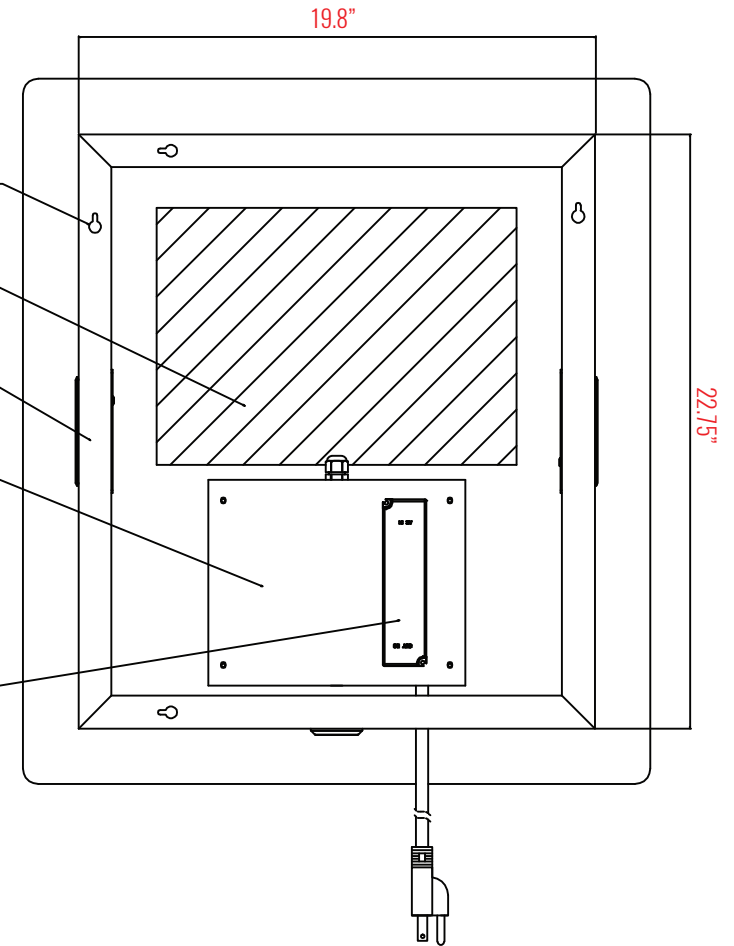

smartLED Illuminated Mirror with Built-In Bluetooth Speakers - 24" x 27"

FRONT VIEW

SIDE VIEW

BACK VIEW

BOTTOM VIEW