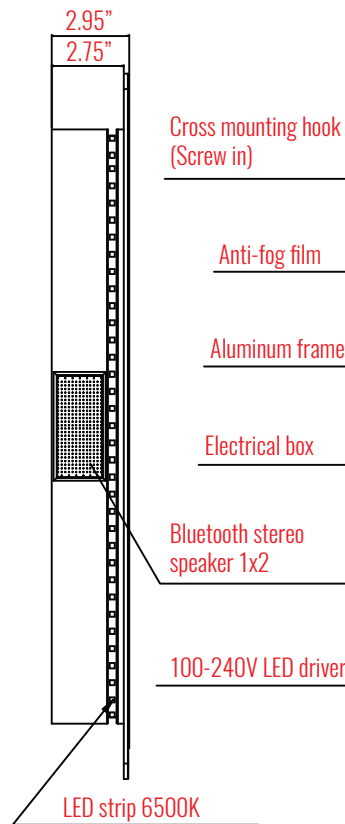

smartLED Illuminated Mirror with Built-In Bluetooth Speakers - 24" x 27"

FRONT VIEW

SIDE VIEW

BACK VIEW

BOTTOM VIEW